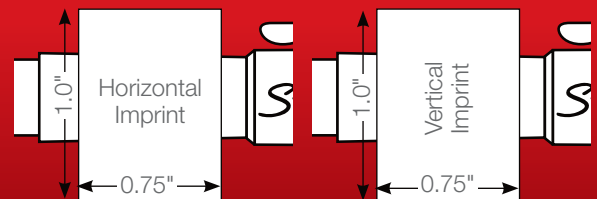

IMPRINT AREA

MODEL CODE:

MIINM
Sharpie Mini

PACKAGING

Sharpie Mini is packaged in bulk.