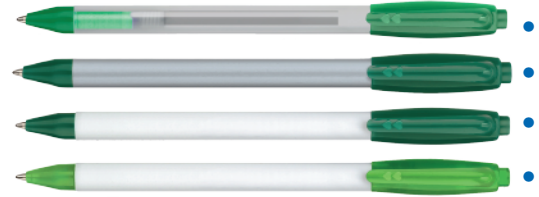

2019 Green Collection

PaperMate®

Element

FLAIR

Breeze

SPORT
RETRACTABLE

InkJoy
300RT & 300RTW

InkJoy
300ST

InkJoy
JGELRT

WriteBros.
STICK PEN

Sharpie®

Green permanent marker or highlighter ink in green trim versions.

Sharpie®
GEL HIGHLIGHTER

Sharpie®
CLEARVIEW HIGHLIGHTER

Sharpie®
FINE

Sharpie®
MINI

Sharpie®
FLIP CHART MARKER

uni-ball®

Green roller ball ink in green trim versions.

Vision™

207™ BLX

EXPO.

EXPO.
CHISEL

EXPO.
FINE